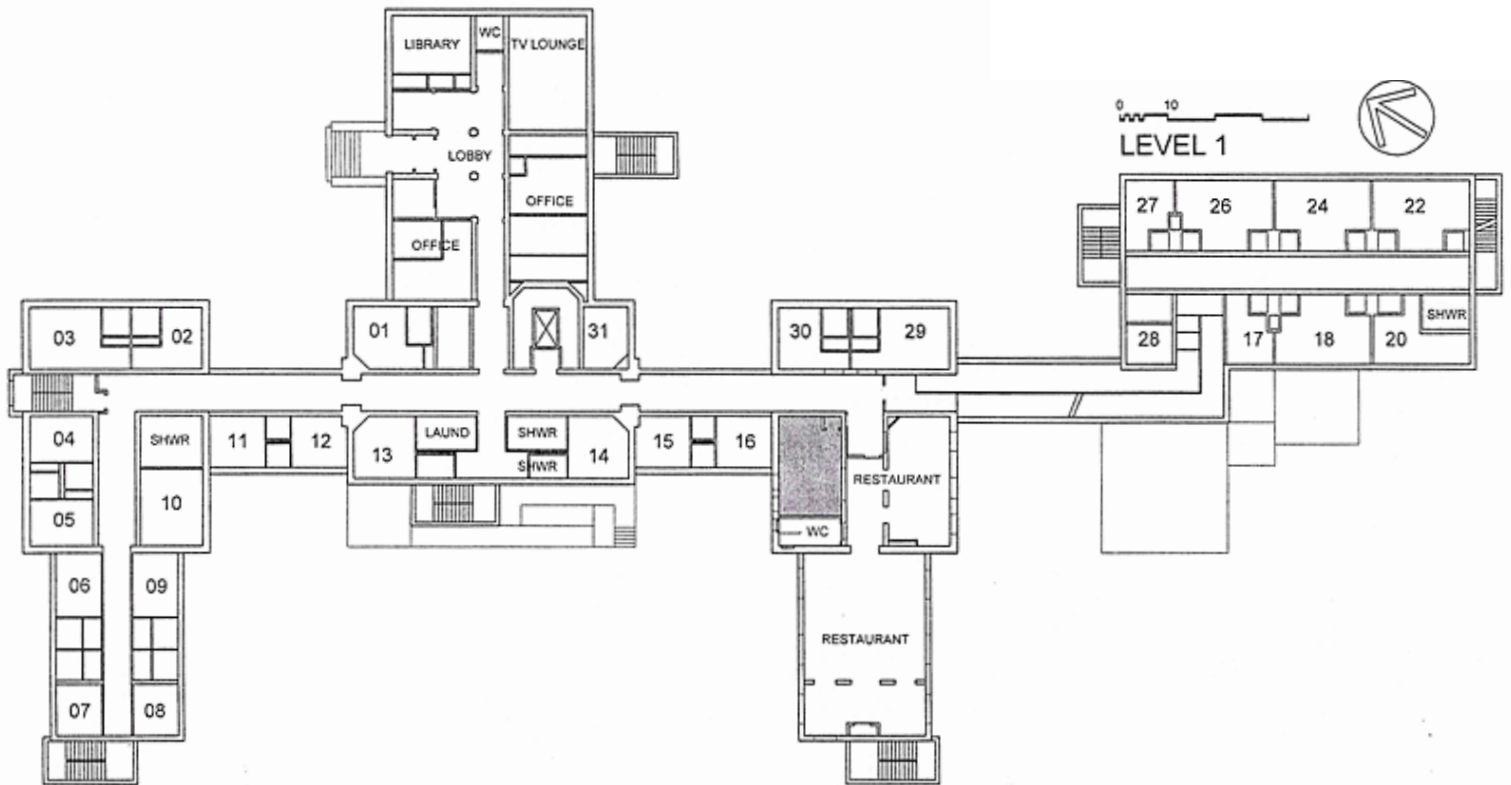

Quarry Arms

115 South Quarry Street, Ithaca, NY 14850

Floor Map

Level 0

ROOM AREAS

82	13'-2" x 28'-2"
83	17'-6" x 13'-4"
84	10'-4" x 10'-0"
85	11'-1" x 10'-0"
86	10'-9" x 10'-0"
87	10'-9" x 10'-0"
88	11'-1" x 10'-0"
89	10'-4" x 10'-0"
90	16'-8" x 13'-5"
91	10'-8" x 13'-4"

Floor Map

Level 1

ROOM AREAS

01	13'-4" x 11'-2"	12	11'-0" x 11'-10"	27	10'-6" x 10'-3"
02	13'-2" x 8'-8"	13	13'-4" x 13'-0"	28	8'-6" x 9'-10"
03	13'-2" x 15'-0"	14	13'-4" x 13'-0"	29	13'-2" x 15'-0"
04	9'-10" x 13'-4"	15	11'-0" x 11'-10"	30	13'-2" x 9'-0"
05	9'-10" x 13'-4"	16	11'-0" x 11'-10"	31	8'-0" x 9'-8"
06	13'-8" x 9'-8"	17	10'-6" x 8'-9"		
07	11'-0" x 9'-8"	18	10'-6" x 17'-6"		
08	11'-0" x 9'-8"	20	10'-6" x 20'-8"		
09	13'-8" x 9'-8"	22	10'-6" x 17'-6"		
10	16'-6" x 13'-4"	24	10'-6" x 17'-6"		
11	11'-0" x 11'-10"	26	10'-6" x 17'-6"		